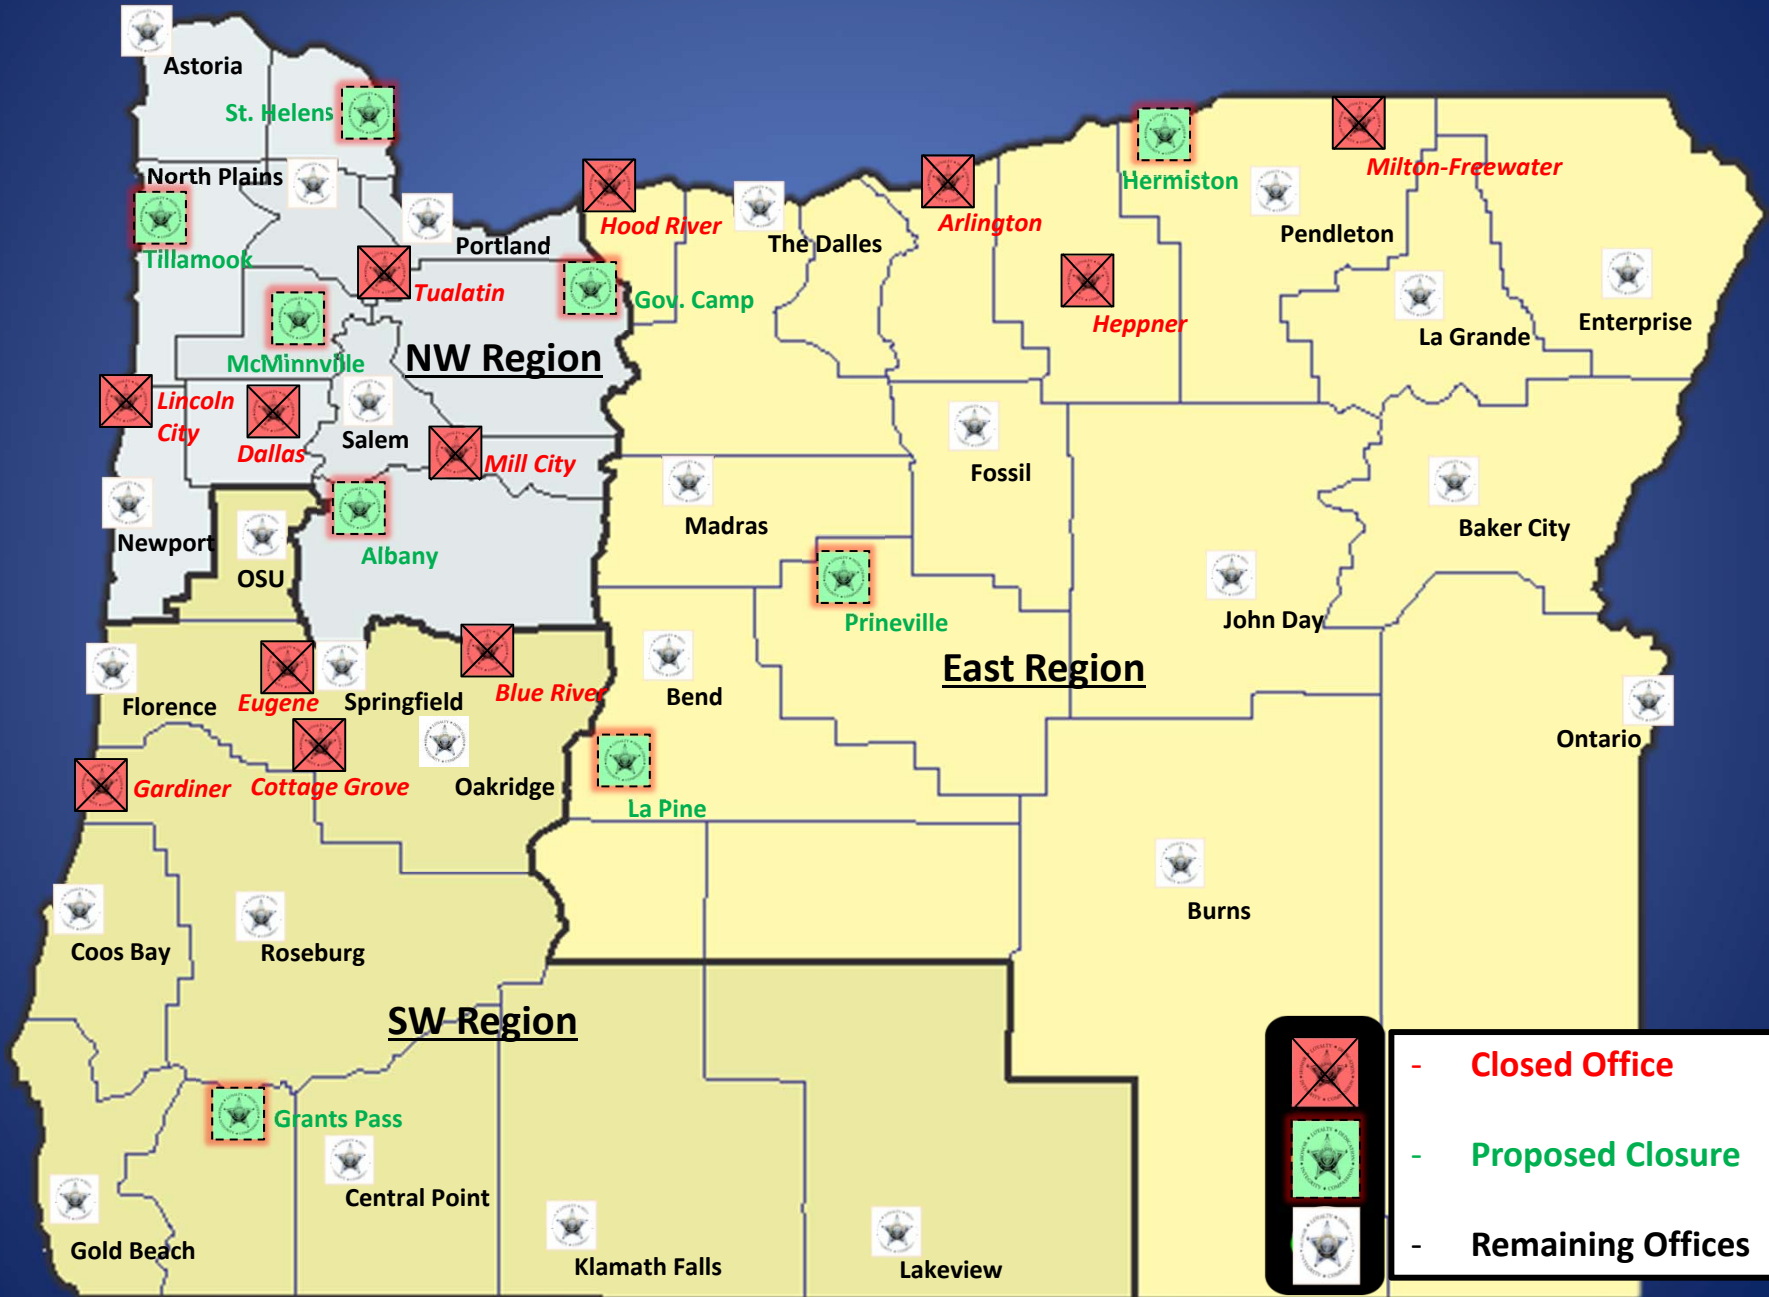

# Oregon State Police: Allotment Cut Exercise

-  - Closed Office
-  - Proposed Closure
-  - Remaining Offices